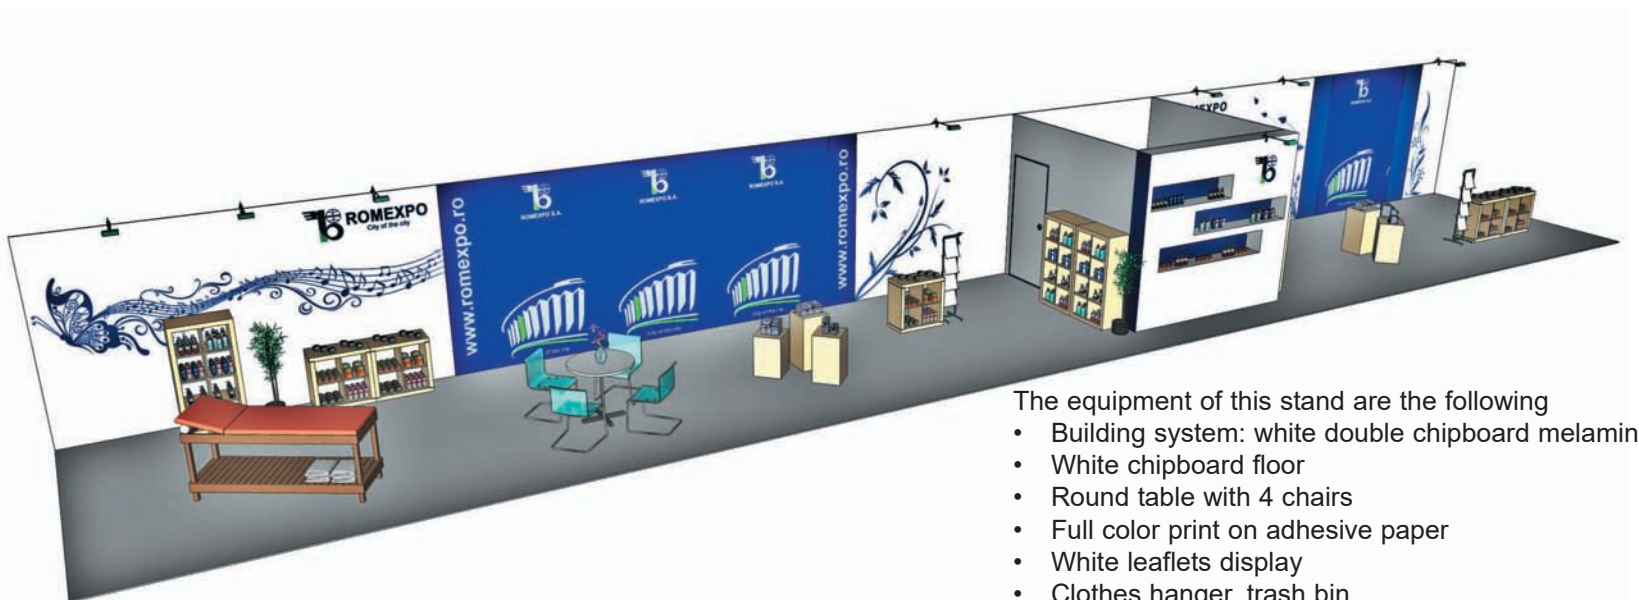

Cod: 01

Renting Indoor Standard Stand

- Walls on the outline (except the opened sides) from panels and modular structure (L panel = 1 m / H panel = 2,5 m / open H = 2,3 m)
- Carpet – one use only
- Fascia board with company name, on the open sides of the stand
- Electrical connection 230V/3kW.
- The stand also includes 1 sqm office (with 1 curtain, 1 panel, 1 clothes hanger).

Cod: 02

Renting Stand EXTRA

The equipment of this stand are the following:

- Walls on the outline (except the open sides) from panels and modular structure (L panou=1 m / H=3,5 m / H liber =2,3m)
- Single use carpet
- Office with folding door
- Table with 4 chairs
- Clothes hanger, trash bin
- Lighting system: spotlights
- Electrical connection 230V/3kW
- Full color print on adhesive paper

*) personalized offer depending on area

Cod: 05

Renting Stand PREMIUM

The equipment of this stand are the following

- Building system: white double chipboard melamine
- White chipboard floor
- Round table with 4 chairs
- Full color print on adhesive paper
- White leaflets display
- Clothes hanger, trash bin
- Ornamental plants
- Electrical connection 230V/3kW

*) personalized offer depending on area

Cod: 06

Renting Outdoor Standard Stand

- Walls on the outline, platform/stage, roof
- Carpet – one use only
- Fascia board with company name, on the main side of the booth
- Power panel 230V/3kW
- 1 table, 3 chairs, 1 garbage bin, 1 spotlights/4sqm, 1 plug
- The stand also includes 1 sqm office (with 1 curtain, 1 pannel, 1 clothes hanger)