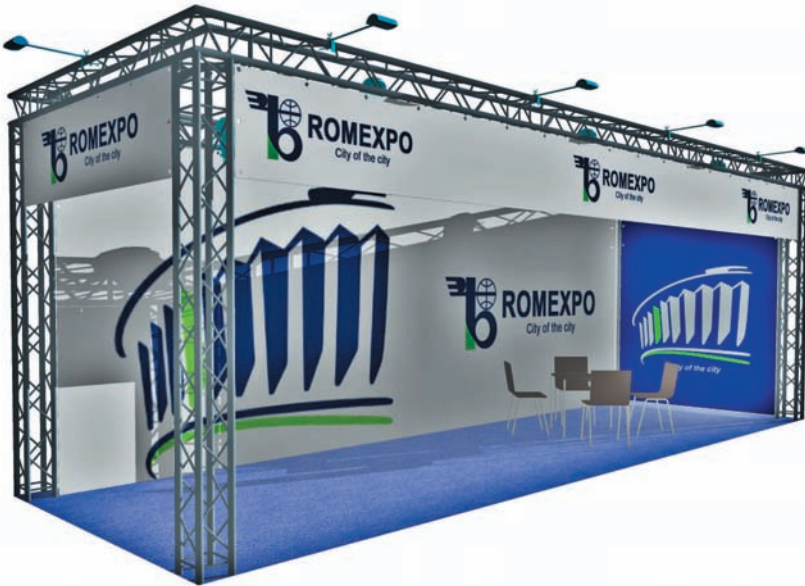

Cod: 03

Renting Stand ADVANTAGE

The equipment of this stand are the following:

- Building system: MSB modular structure
- Single use carpet
- Office with folding door
- Lighting system: reflectors
- Table with 4 chairs
- Clothes hanger, trash bin
- Graphics on the background banner
- Electrical connection 230V/3kW

*) personalized offer depending on area

Cod: 04