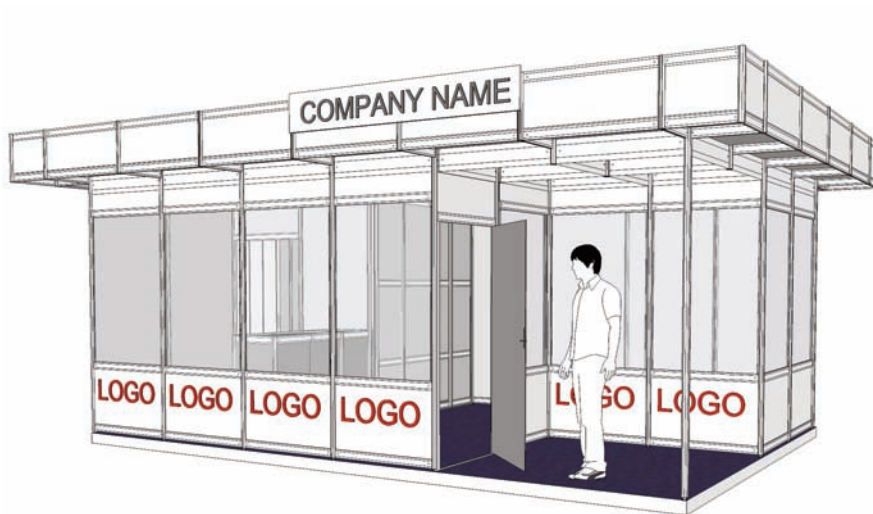

Renting Outdoor Customized Stand

The customized stand is built up based on a commonly agreed structure

The structures available:

- Modular structure
- Stage structure
- Ready built wooden lodge

*) personalized offer depending on area

Cod: 08